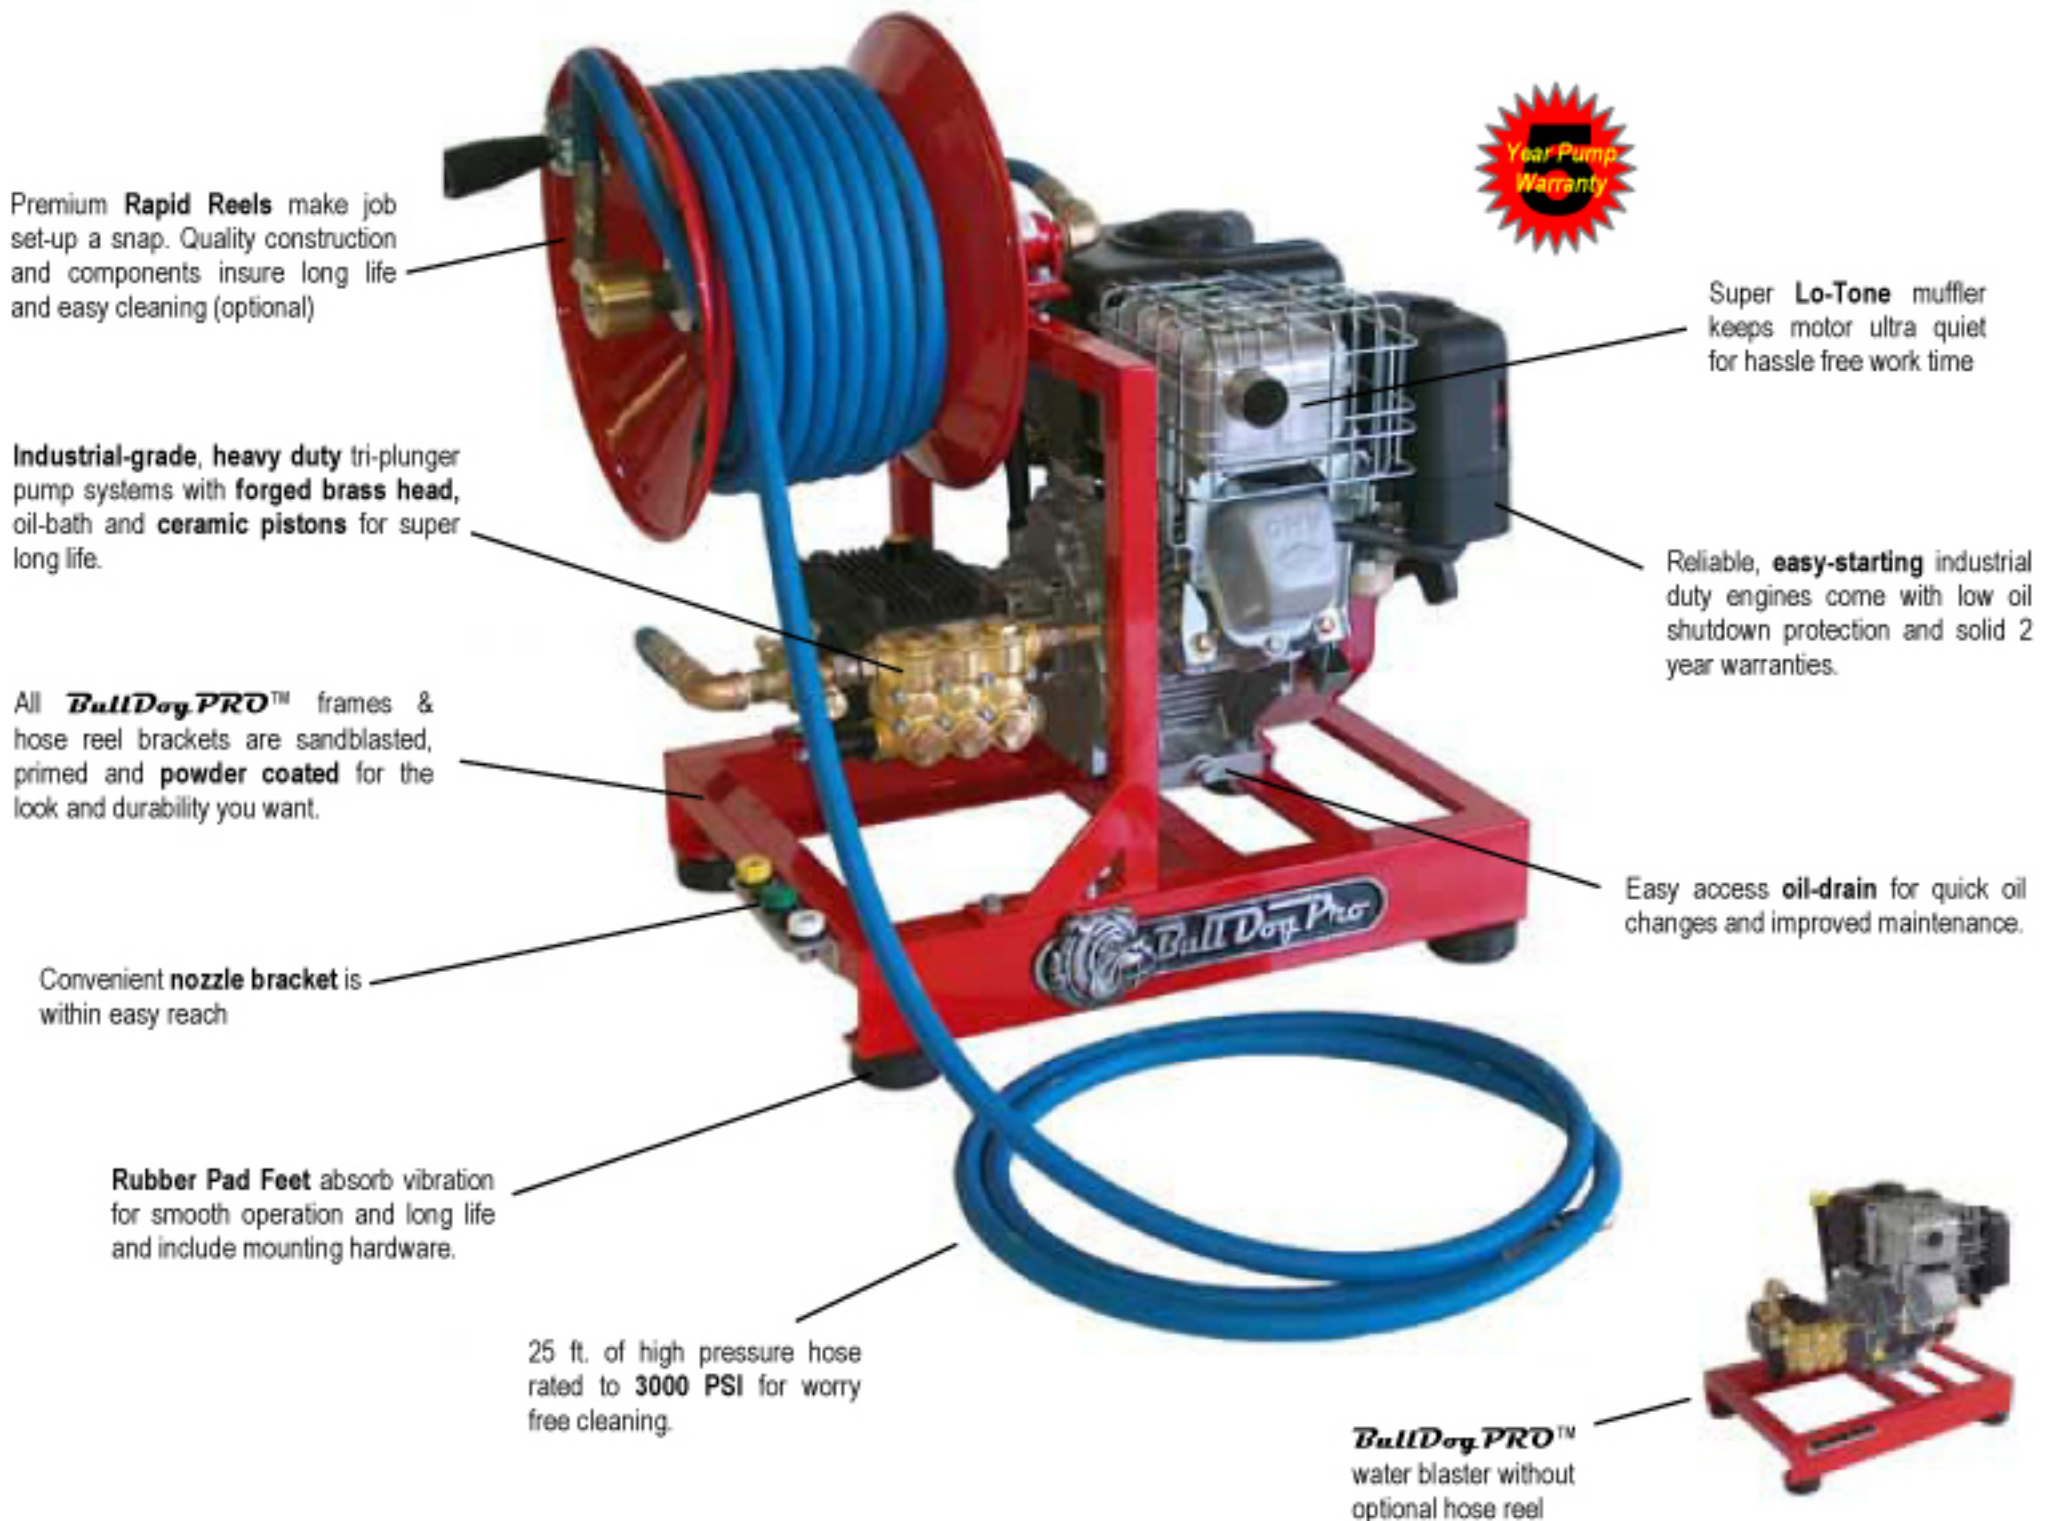

BullDog Pro Water Blasters

Pro WaterBlasters

- Reliable Industrial Duty Engines
- 5-Year Warranty on all Pumps
- E-Z Pull Starting
- Compact, Efficient & Portable
- Performance Options Available
- Large Capacity Systems Available

Cold Water • Gas Engine • Direct

BullDog PRO™ Water Blasters are the toughest pressure washers on the market built specifically for demanding applications. Powered by continuous duty **Honda, Vanguard** or **Kohler** engines, all **BullDog PRO™** systems feature premium tri-plunger, oil bath pumps plumbed for reliability and long term low cost. For serious cleaning you need serious equipment. There's only one choice - the **BullDog PRO™**.

Distributed By:

DETAIL SUPPLY OUTLET
3582 MT. ACADIA BLVD # E
SAN DIEGO CA 92111

MODEL	GPM	PSI	HOSE	SHIP WT.
SCG 3-2400	3.0	2400	25ft. R1	70 lbs
SCG 3-2600	3.0	2600	25ft. R1	85 lbs
SCG 4-2000	3.5	2000	25ft. R1	75 lbs
SCG 4-2400	3.5	2400	25ft. R1	75 lbs